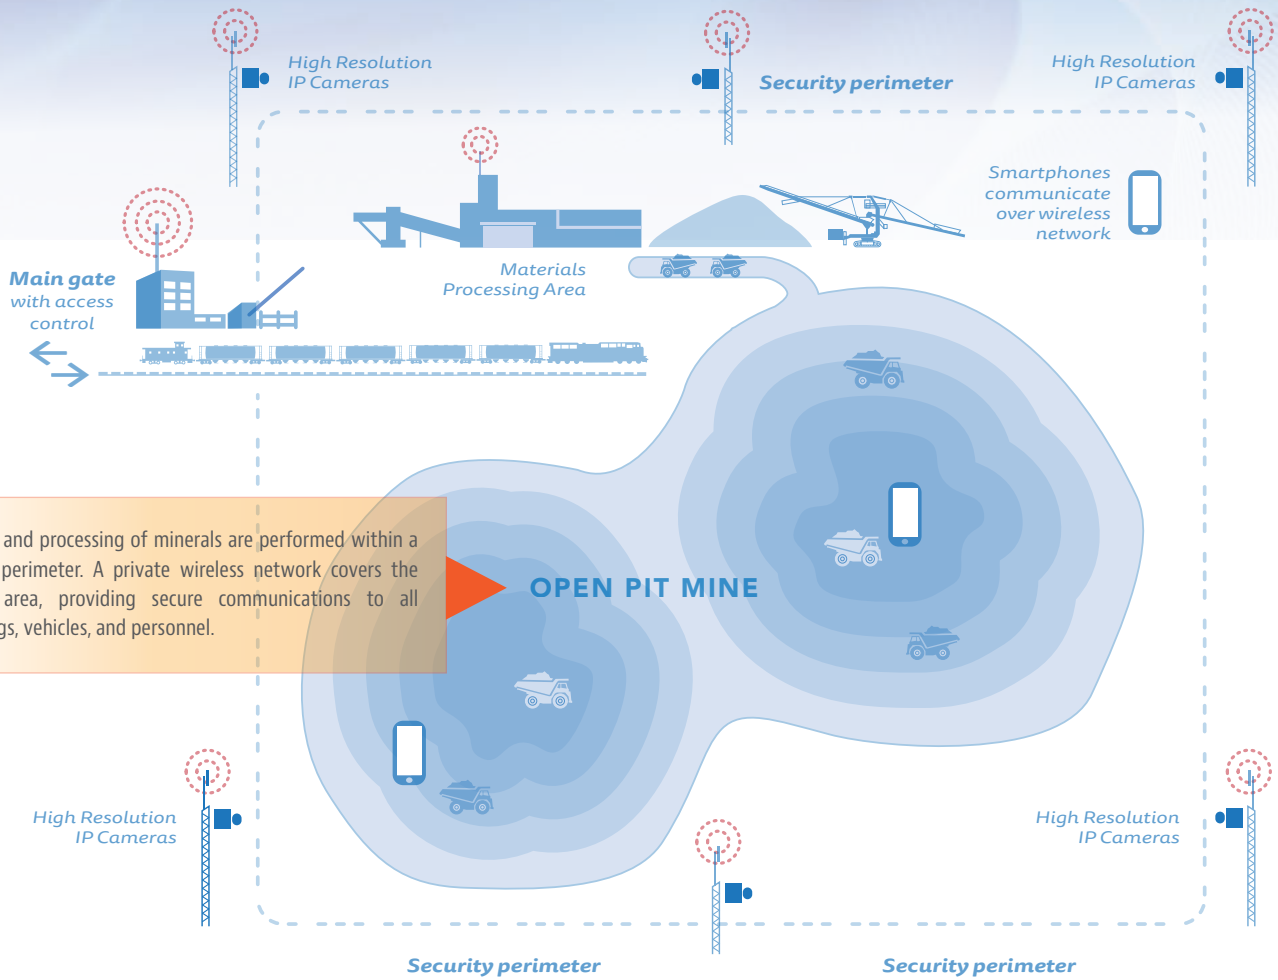

**WITH MANY YEARS** of experience working in remote regions of Canada and worldwide, Axsera's specialists understand the challenges of designing, installing, and maintaining wireless telecommunications for harsh environments. Axsera provides solutions based on customer requirements.

# Custom Telecom Solutions for MINING OPERATIONS

Mining and processing of minerals are performed within a secure perimeter. A private wireless network covers the entire area, providing secure communications to all buildings, vehicles, and personnel.

Microwave radio connects the regional head office with the seaport area. In the region of the transportation hub, a private wireless network enables the administration to communicate with the trains, trucks, ships and personnel.