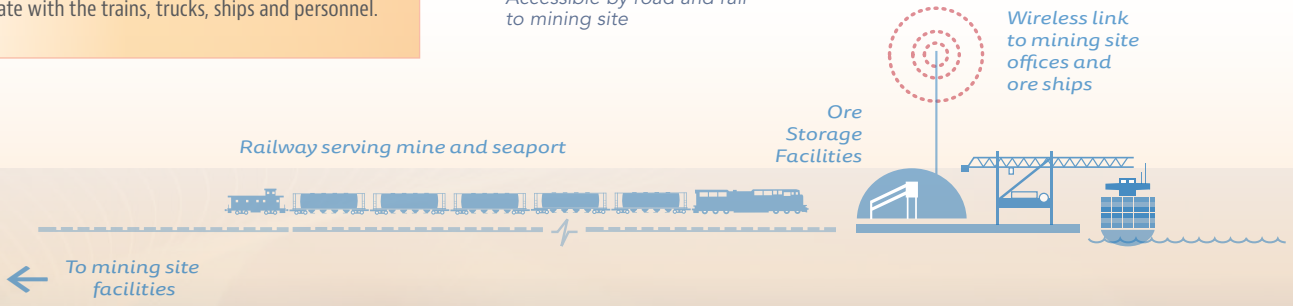

SEAPORT

Accessible by road and rail to mining site

Axsera's headquarters, conference facilities, and laboratories are located at:

AXSERA Inc.
5960 Henri Bourassa Boulevard West, Montréal (St-Laurent) Quebec,
H4R 3A6, Canada Tel. : +1 (514) 337-0667, Fax : +1 (514) 339-9060
info@axsera.com www.axsera.com